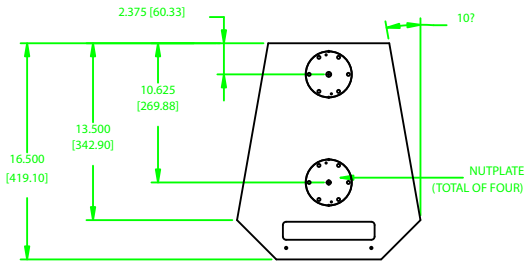

AE-5 LOUDSPEAKER

OVERHEAD VIEW

BOTTOM VIEW

FRONT VIEW
W/GRILL REMOVED

SECTION A-A

REAR VIEW

NOTE: DIMENSIONS ARE IN INCHES & [MILLIMETERS]

<small>INFORMATION CONTAINED IN THIS DOCUMENT IS THE SOLE PROPERTY OF APOGEE SOUND INTERNATIONAL, LLC. REPRODUCTION OF ALL OR ANY PART OF THIS DOCUMENT WITHOUT WRITTEN CONSENT FROM APOGEE SOUND INTERNATIONAL, LLC IS PROHIBITED.</small>	NOT TO SCALE			
	SCALE: 1/4	DRAWN: WWE	8/26/99	
PRODUCT NUMBER: 100-5010	SIZE: D	DRAWING NO. ZAE-5	REVISION: A	AE-5 LOUDSPEAKER